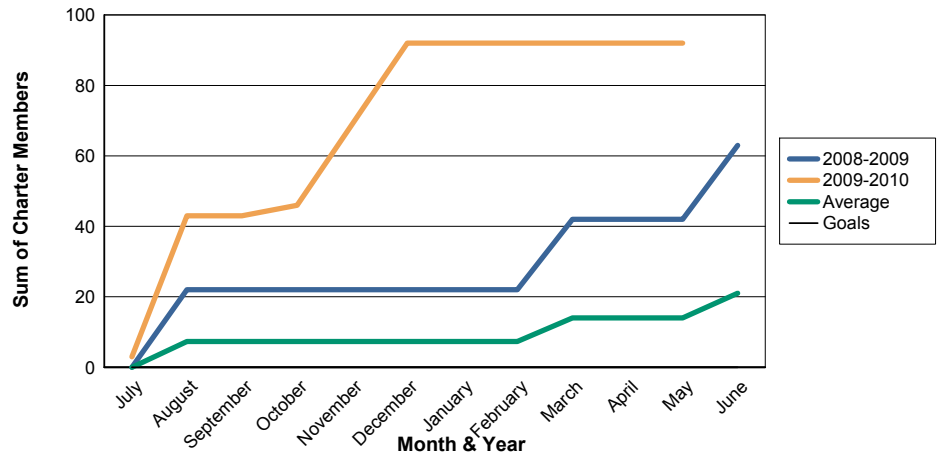

Sum of Charter Members/ Month & Year

For District O 1