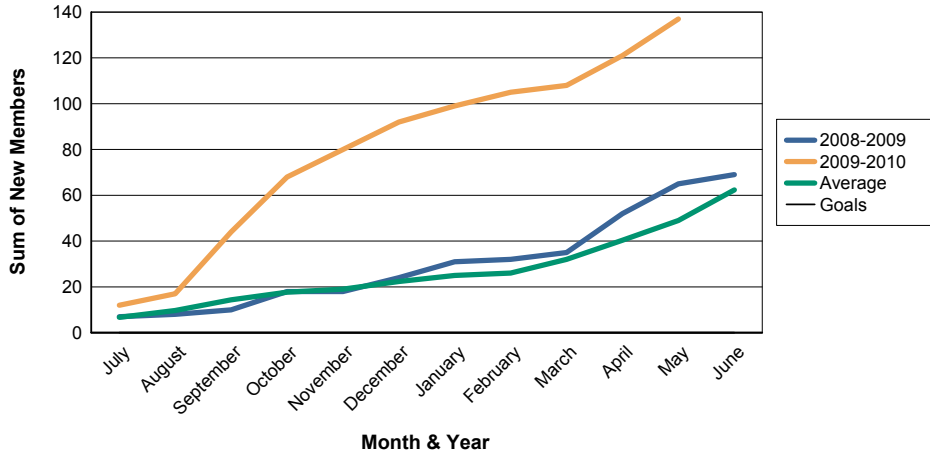

For District O 1

Sum of Charter Members/ Month & Year

For District O 1

3 Year Comparisons for GMT Constitutional Area 3

By GMT District

As of May 2010

Sum of New Members/ Month & Year

For District O 1

Sum of Dropped Members/ Month & Year

For District O 1

Sum of Net Members/ Month & Year

For District O 1