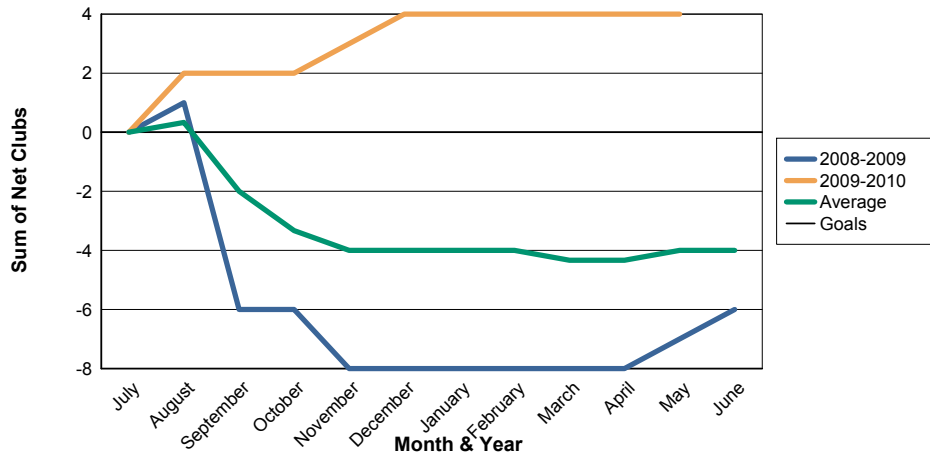

Sum of Net Clubs/ Month & Year

For District O 1