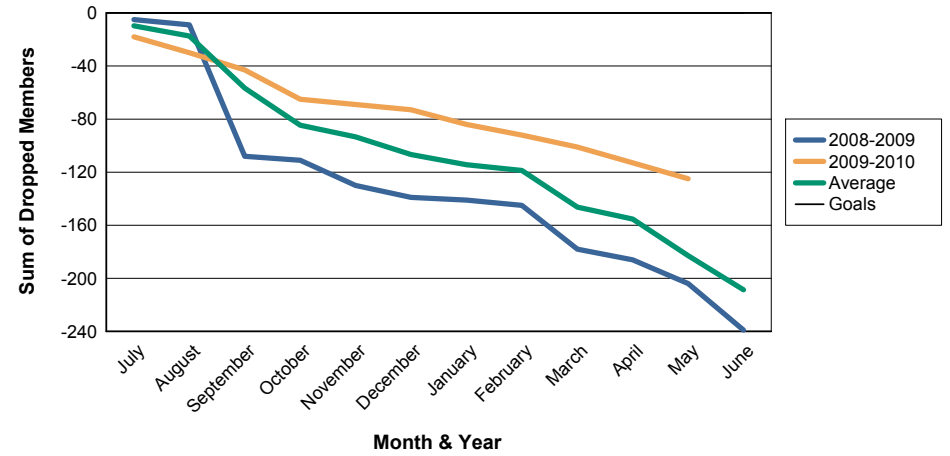

For District O 1

Sum of Charter Members/ Month & Year

For District O 1

3 Year Comparisons for GMT Constitutional Area 3

By GMT District

As of May 2010

Sum of New Members/ Month & Year

For District O 1

Sum of Dropped Members/ Month & Year

For District O 1

Sum of Net Members/ Month & Year

For District O 1