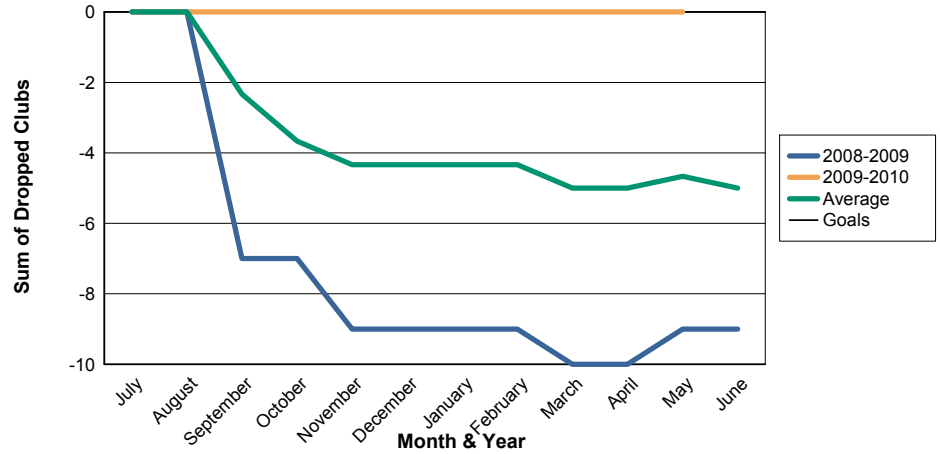

3 Year Comparisons for GMT Constitutional Area 3

By GMT District

As of May 2010

Sum of New Clubs/ Month & Year

For District O 1

Sum of Dropped Clubs/ Month & Year

For District O 1

Sum of Net Clubs/ Month & Year