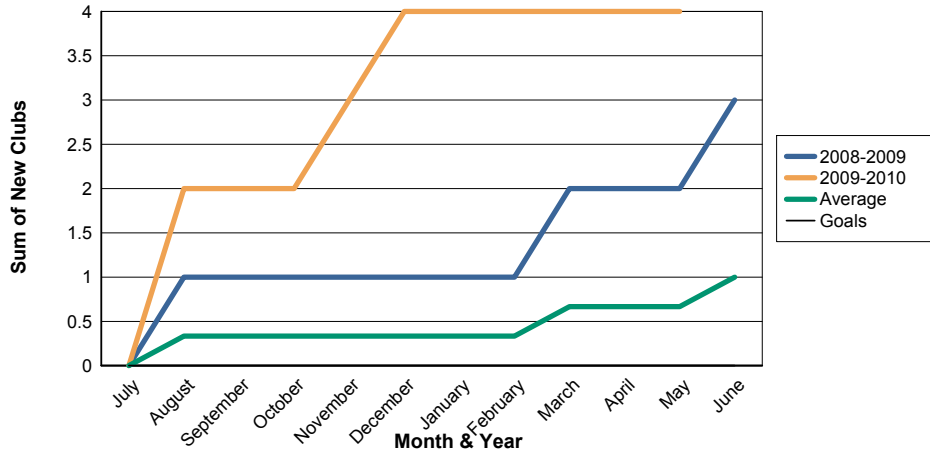

3 Year Comparisons for GMT Constitutional Area 3

By GMT District

As of May 2010

Sum of New Clubs/ Month & Year

For District O 1

Sum of Dropped Clubs/ Month & Year

For District O 1

Sum of Net Clubs/ Month & Year